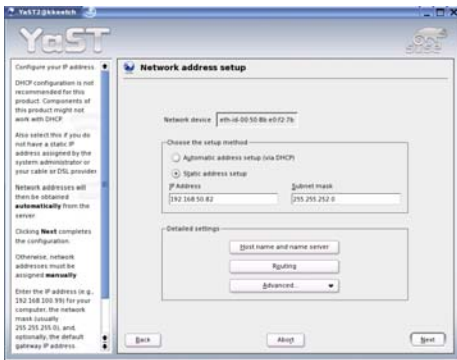

Configure IP Addresses

N

NetWare

- Novell Remote Manager (NRM)
- See TID10088753 on support.novell.com

Linux

- YaST
- See TID10097192 on support.novell.com

7 © 2005 Novell Inc. All Rights Reserved.

Configure IP Addresses in YaST

N

8 © 2005 Novell Inc. All Rights Reserved.

Determine Network Connectivity

N

NetWare

- ping
- tping
- output is displayed on the logger screen

Linux

- ping
- Press CTRL-C to stop
- -c# will send # pings
- For example ping -c5 host will send 5 ping (ICMP) requests

9 © 2005 Novell Inc. All Rights Reserved.