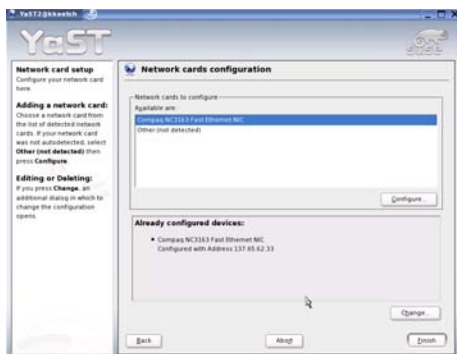

Manage Network Boards in YaST

N

© 2005 Novell Inc. All Rights Reserved.